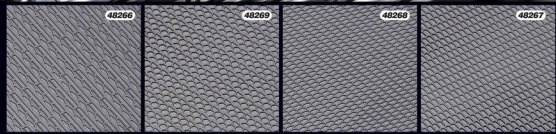

48266

48269

48268

48267